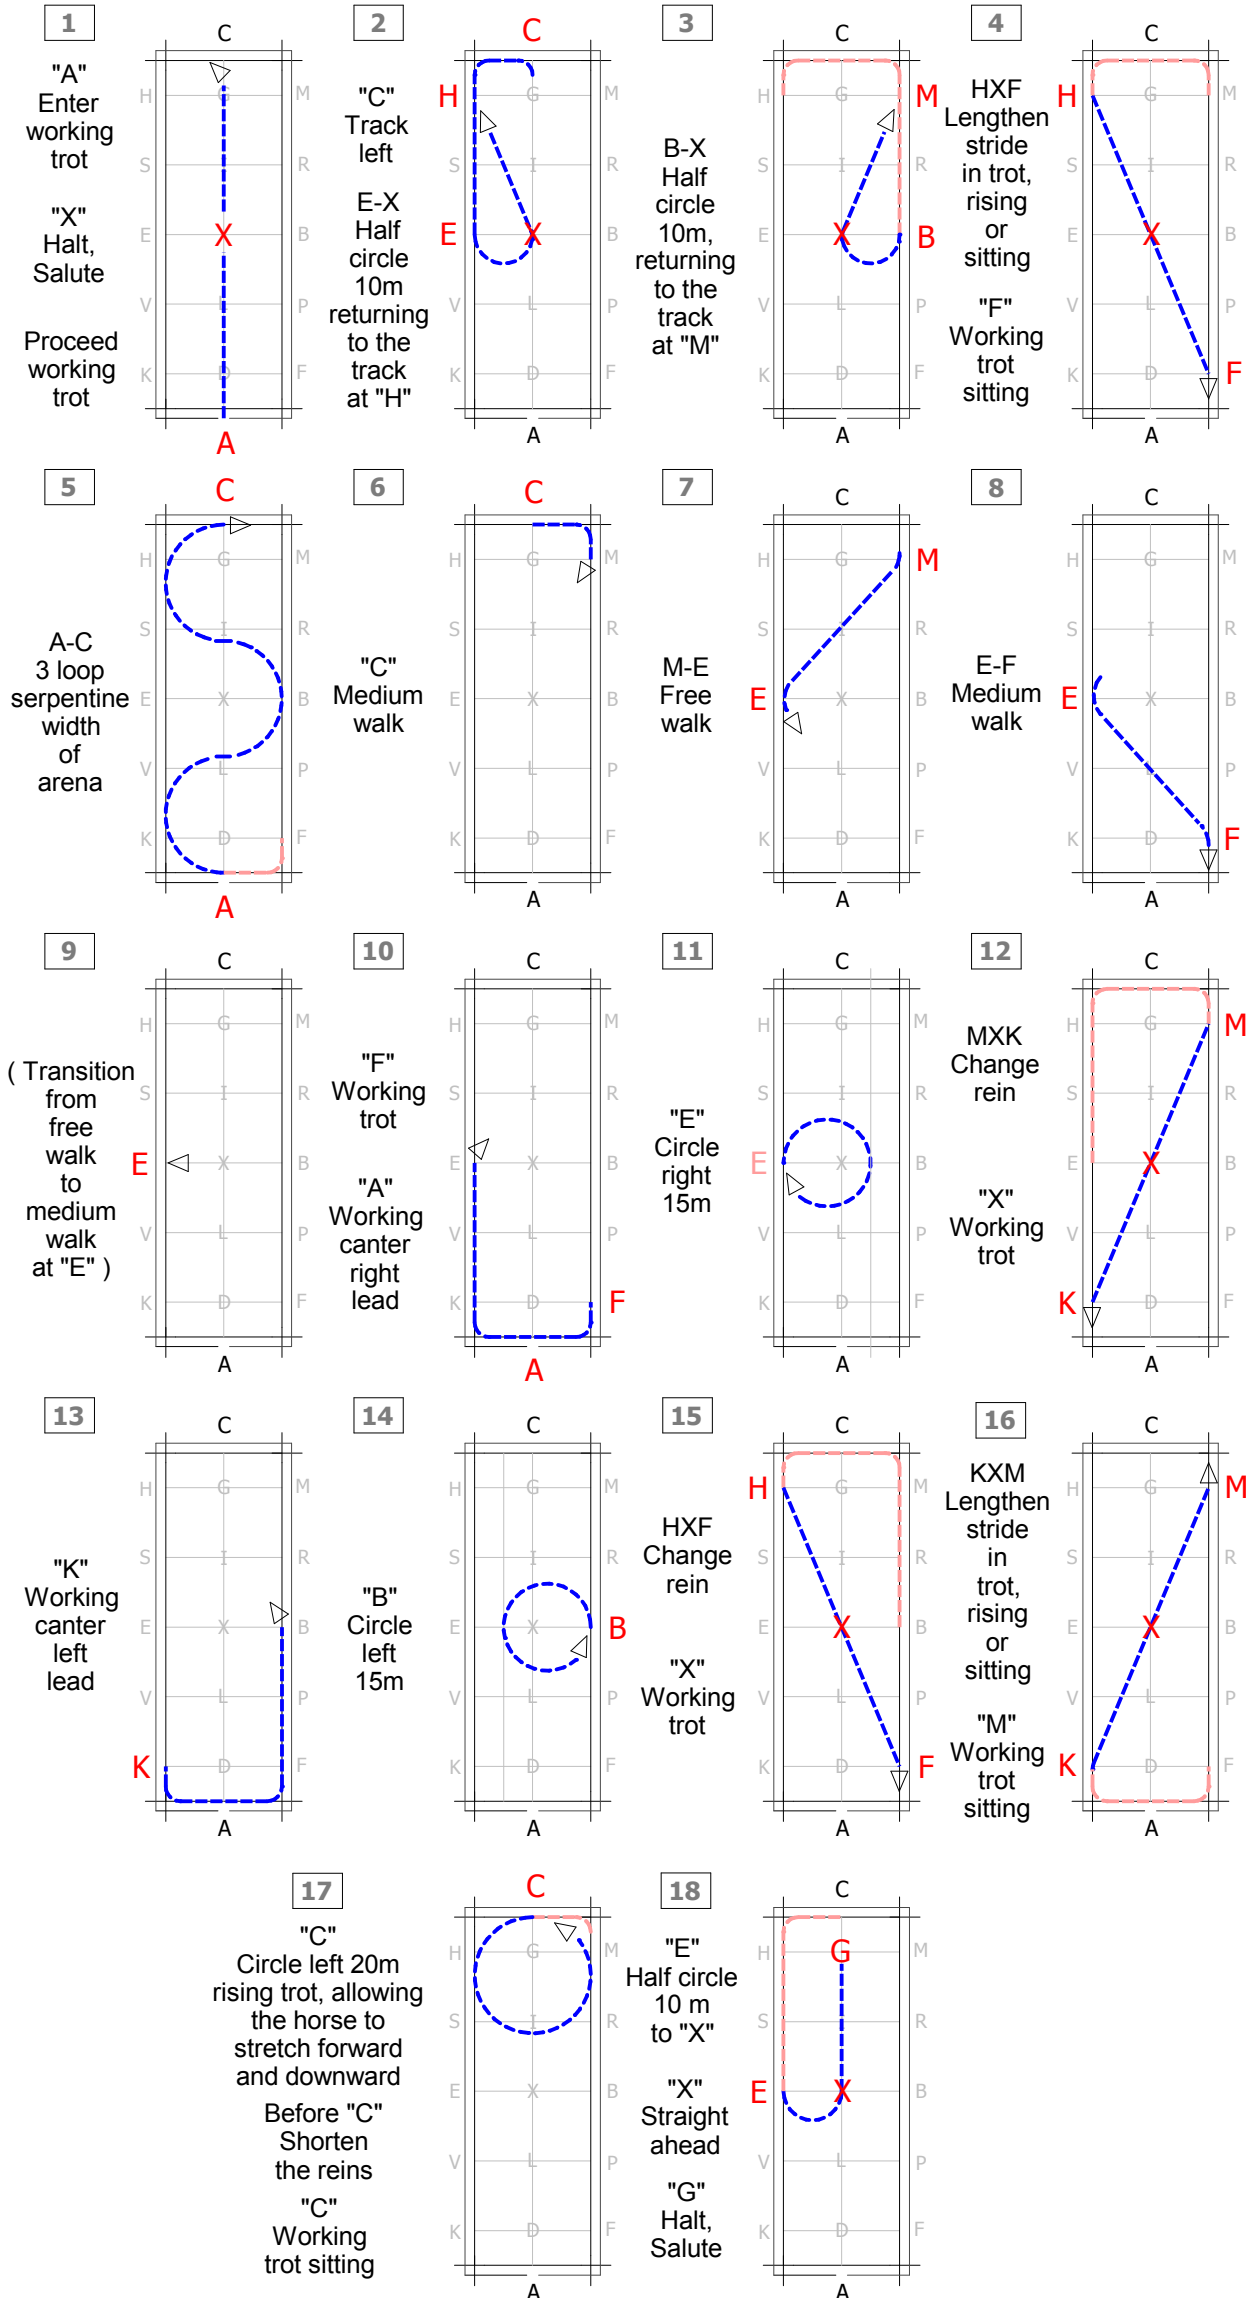

2007 First Level Test 1

Diagrams courtesy of The Dressage Directory. [web@dressagedirectory.com](http://www.dressagedirectory.com)

Diagrams are an indication only and should always be used in conjunction with the Official Test Sheets which take precedence.

Leave arena at A in walk on a long rein