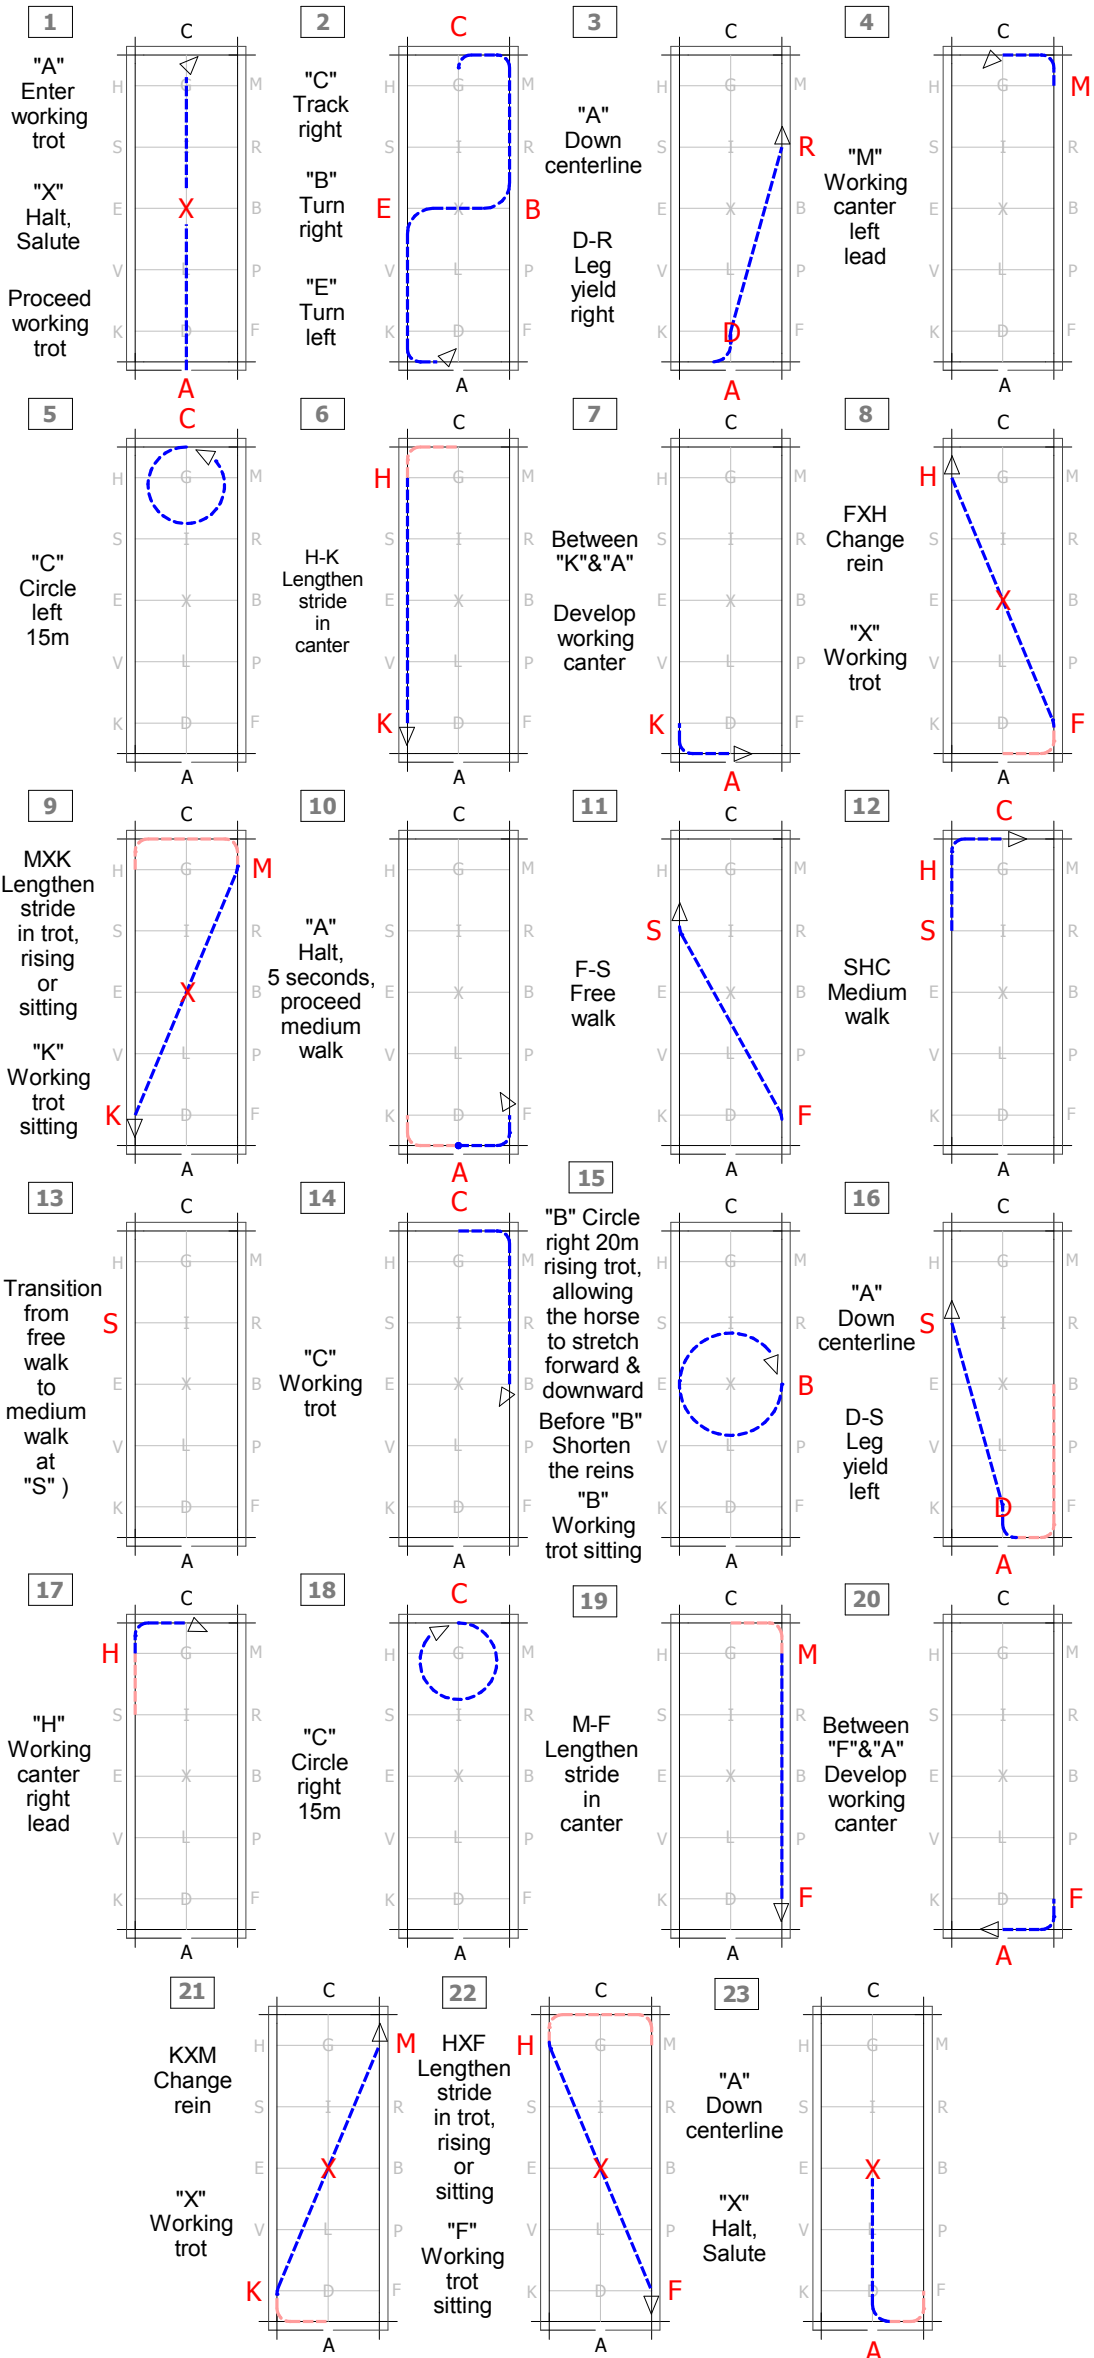

# 2007 First Level Test 2

Diagrams courtesy of The Dressage Directory. web@dressagedirectory.com  
Diagrams are an indication only and should always be used in conjunction with the Official Test Sheets which take precedence.

**Leave arena at A in walk on a long rein**