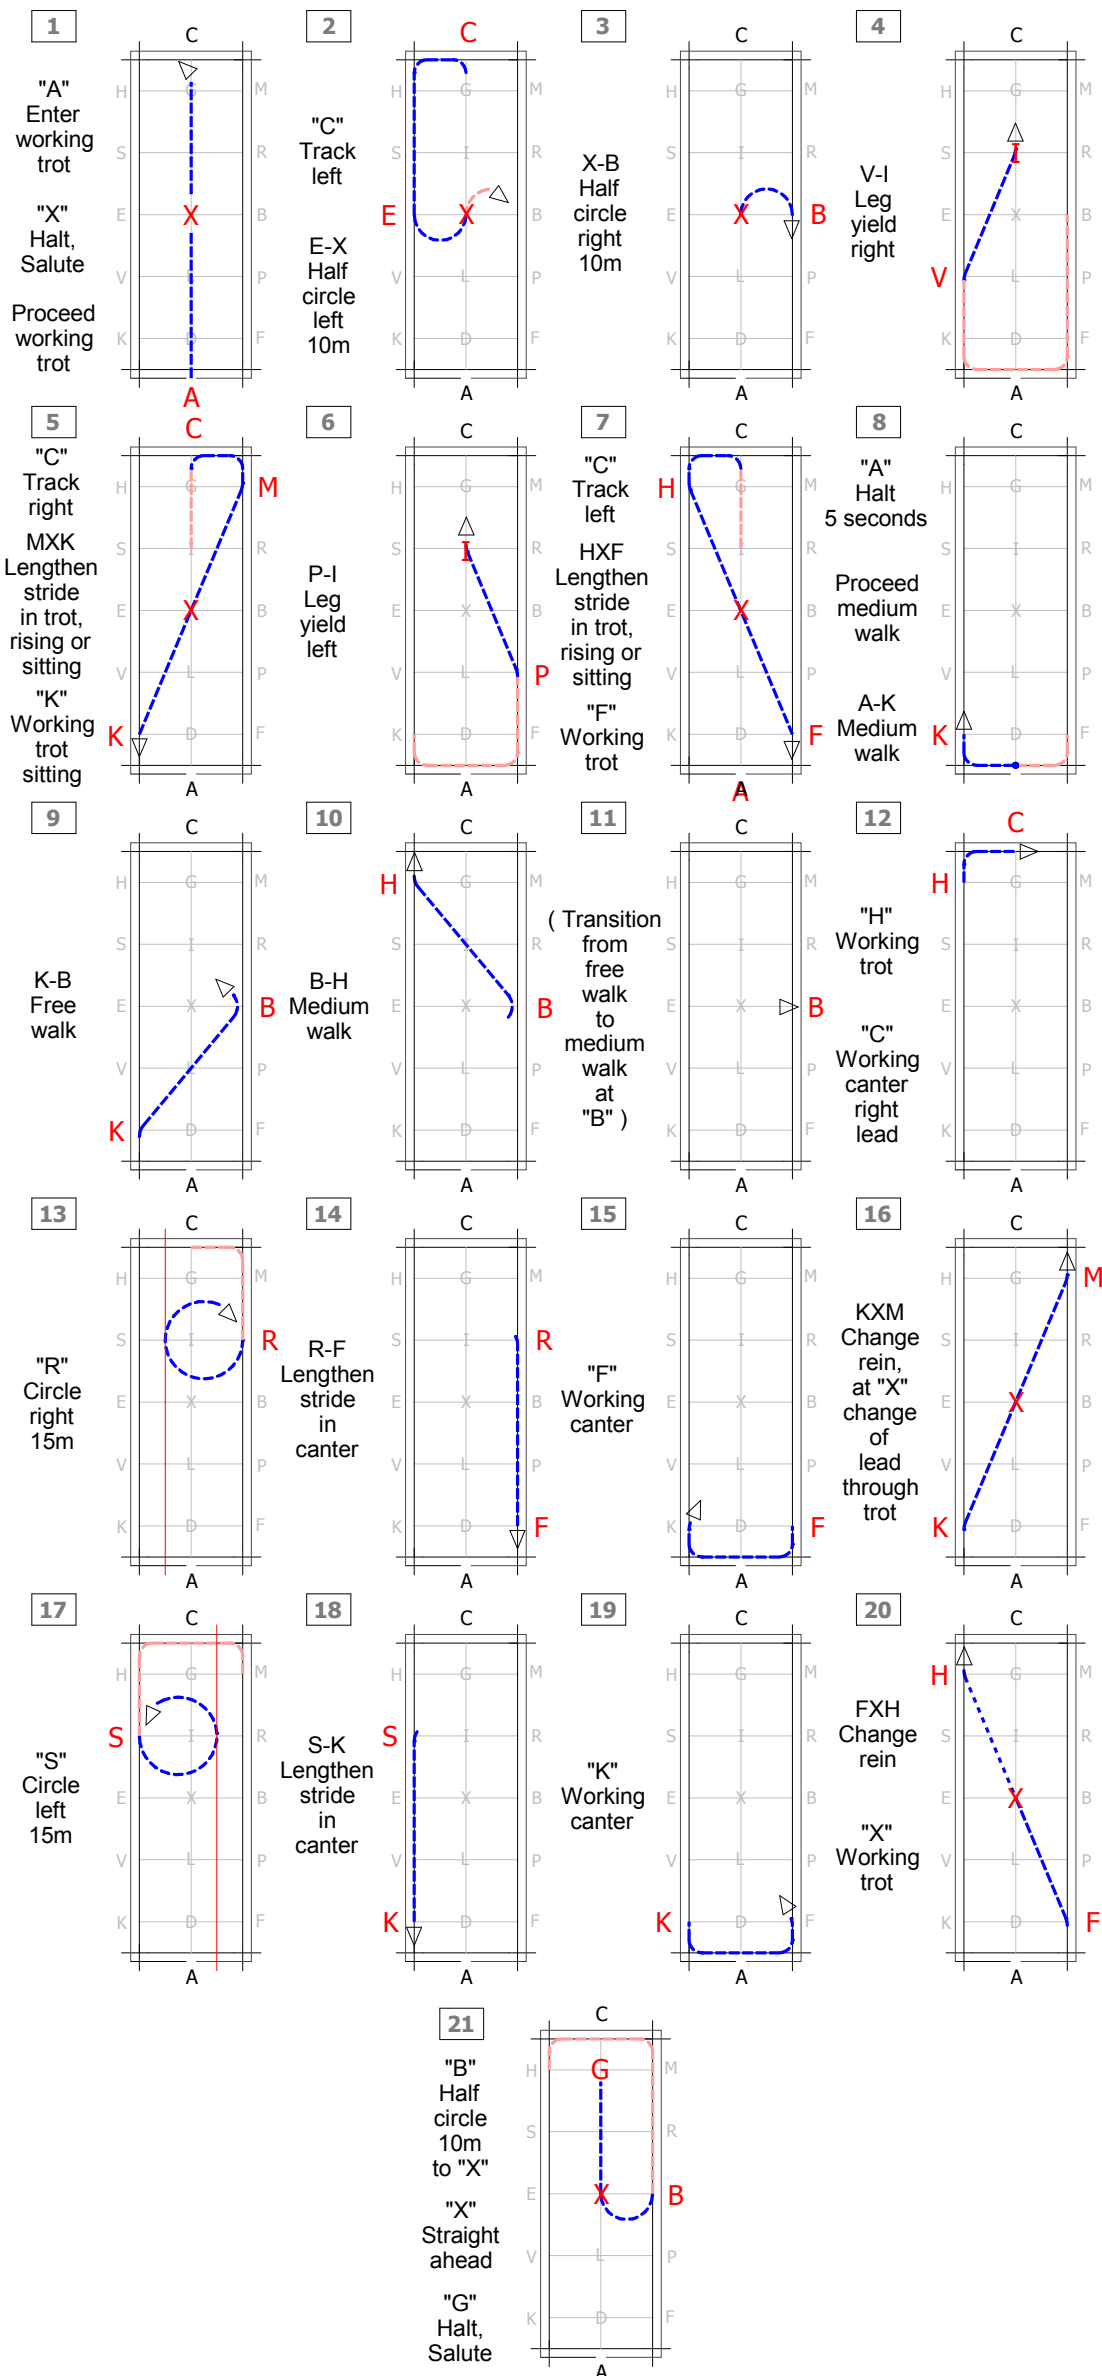

2007 First Level Test 3

Diagrams courtesy of The Dressage Directory, web@dressagedirectory.com
Diagrams are an indication only and should always be used in conjunction with the Official Test Sheets which take precedence.

Leave arena at A in walk on a long rein