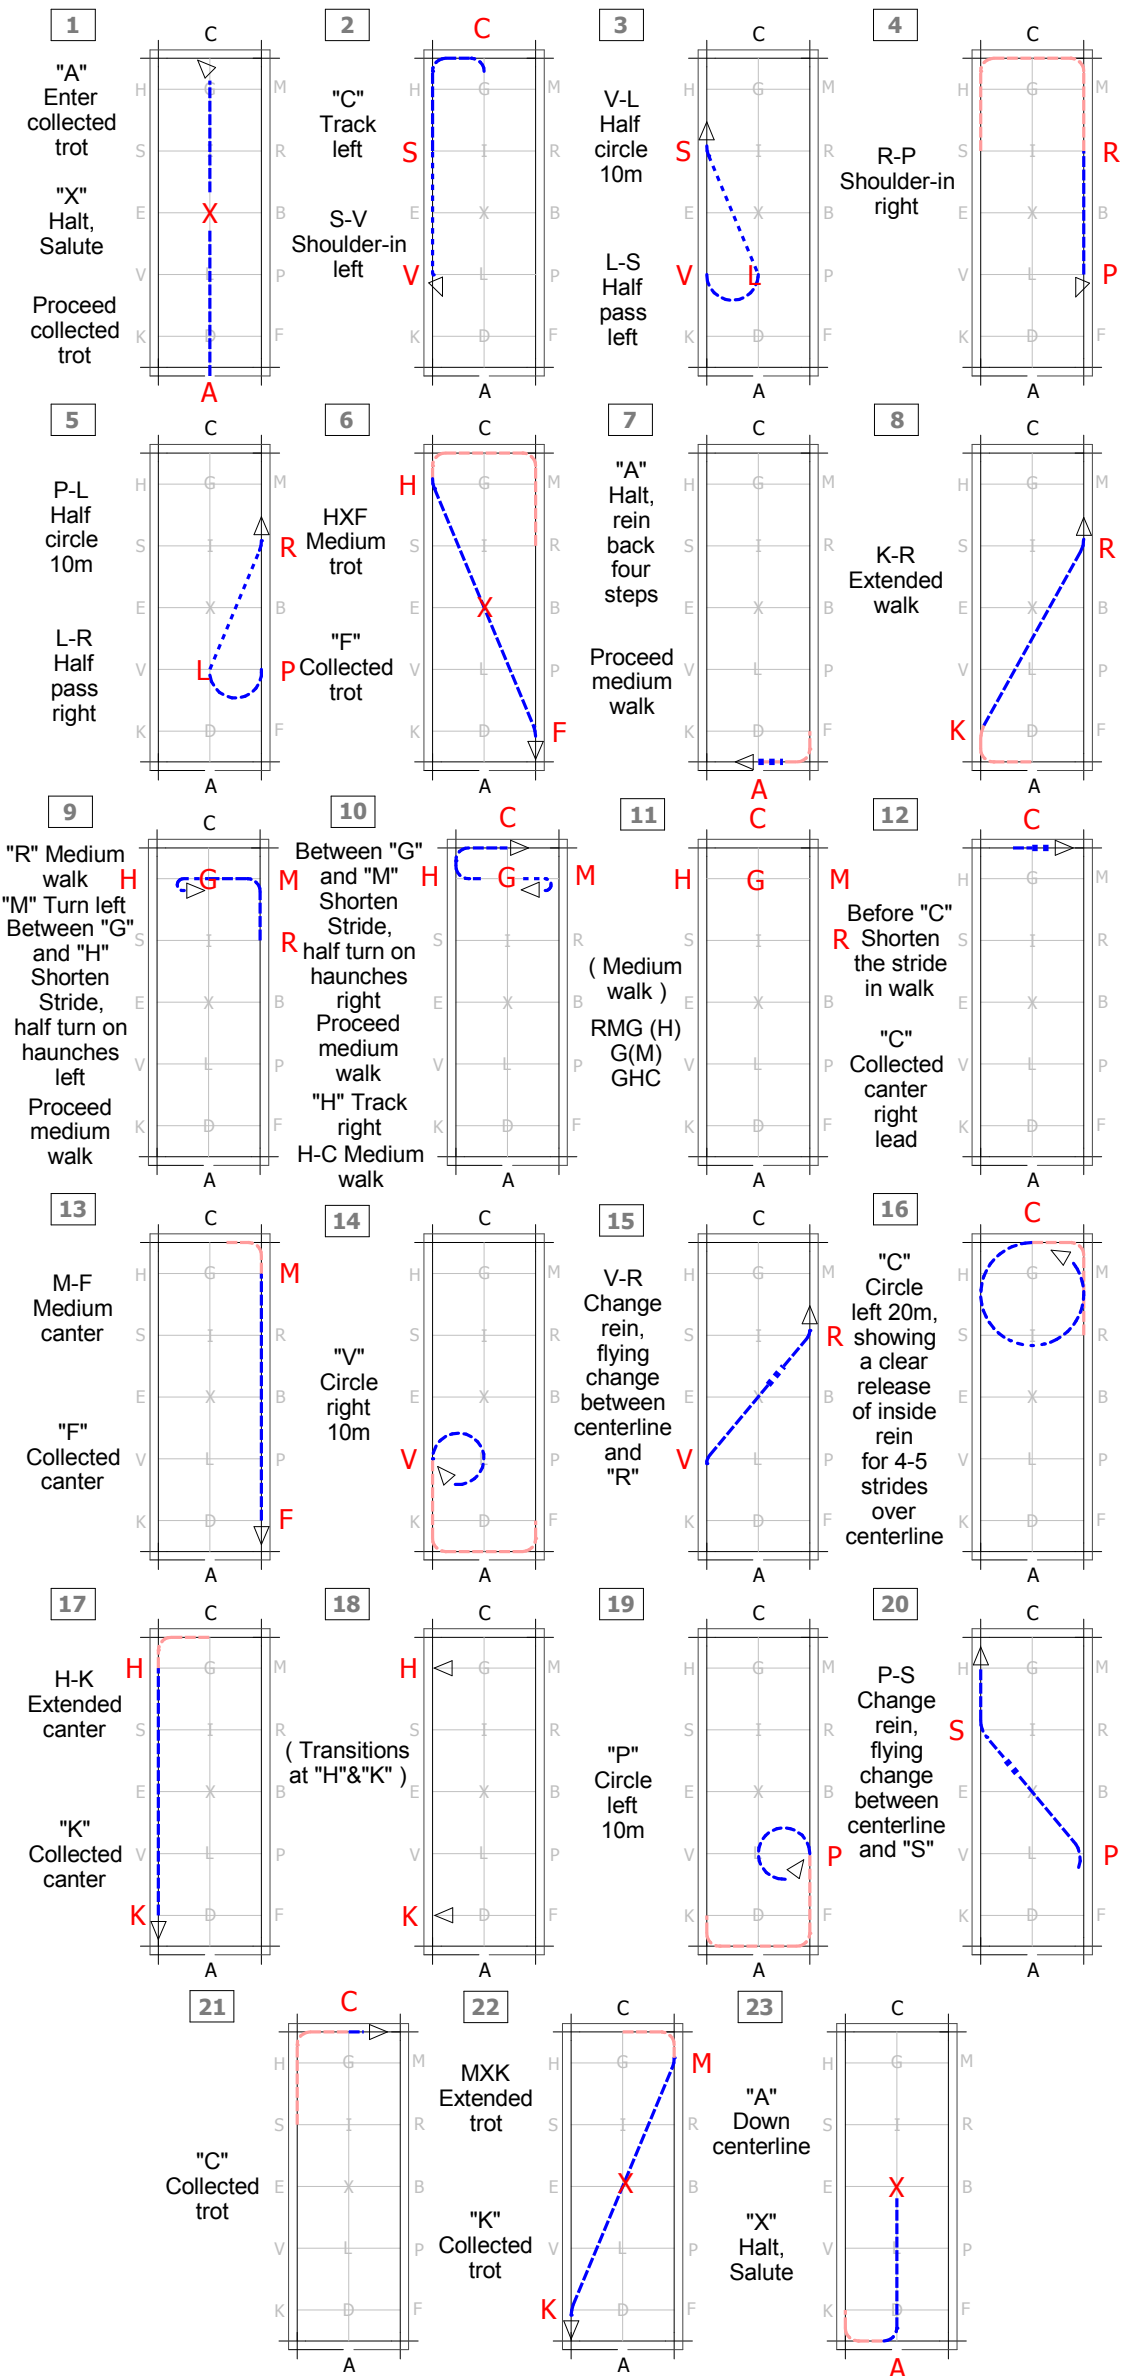

2007 Third Level Test 1

Diagrams courtesy of The Dressage Directory. web@dressagedirectory.com
Diagrams are an indication only and should always be used in conjunction with the Official Test Sheets which take precedence.

Leave arena at A in walk on a long rein