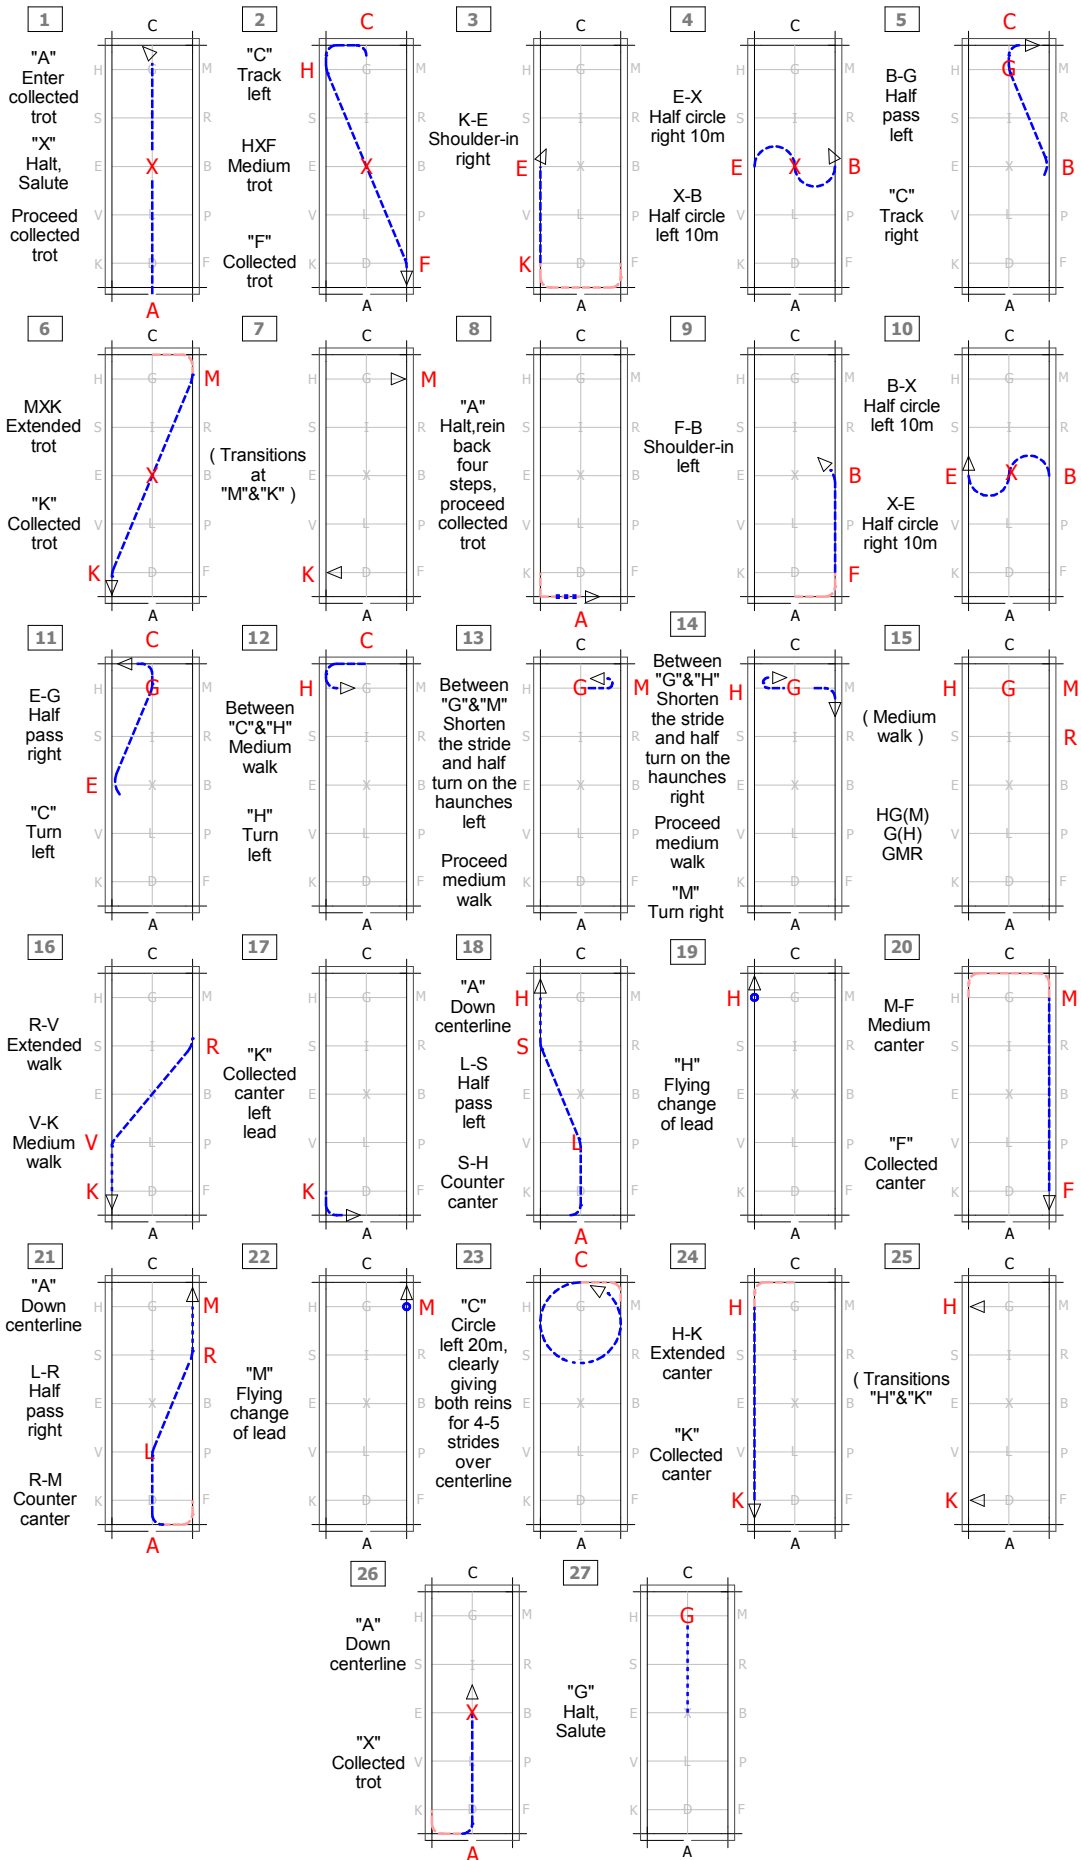

# 2007 Third Level Test 3

Diagrams courtesy of The Dressage Directory, [web@dressagedirectory.com](http://web@dressagedirectory.com)  
Diagrams are an indication only and should always be used in conjunction with the Official Test Sheets which take precedence.

Leave arena at A in walk on a long rein