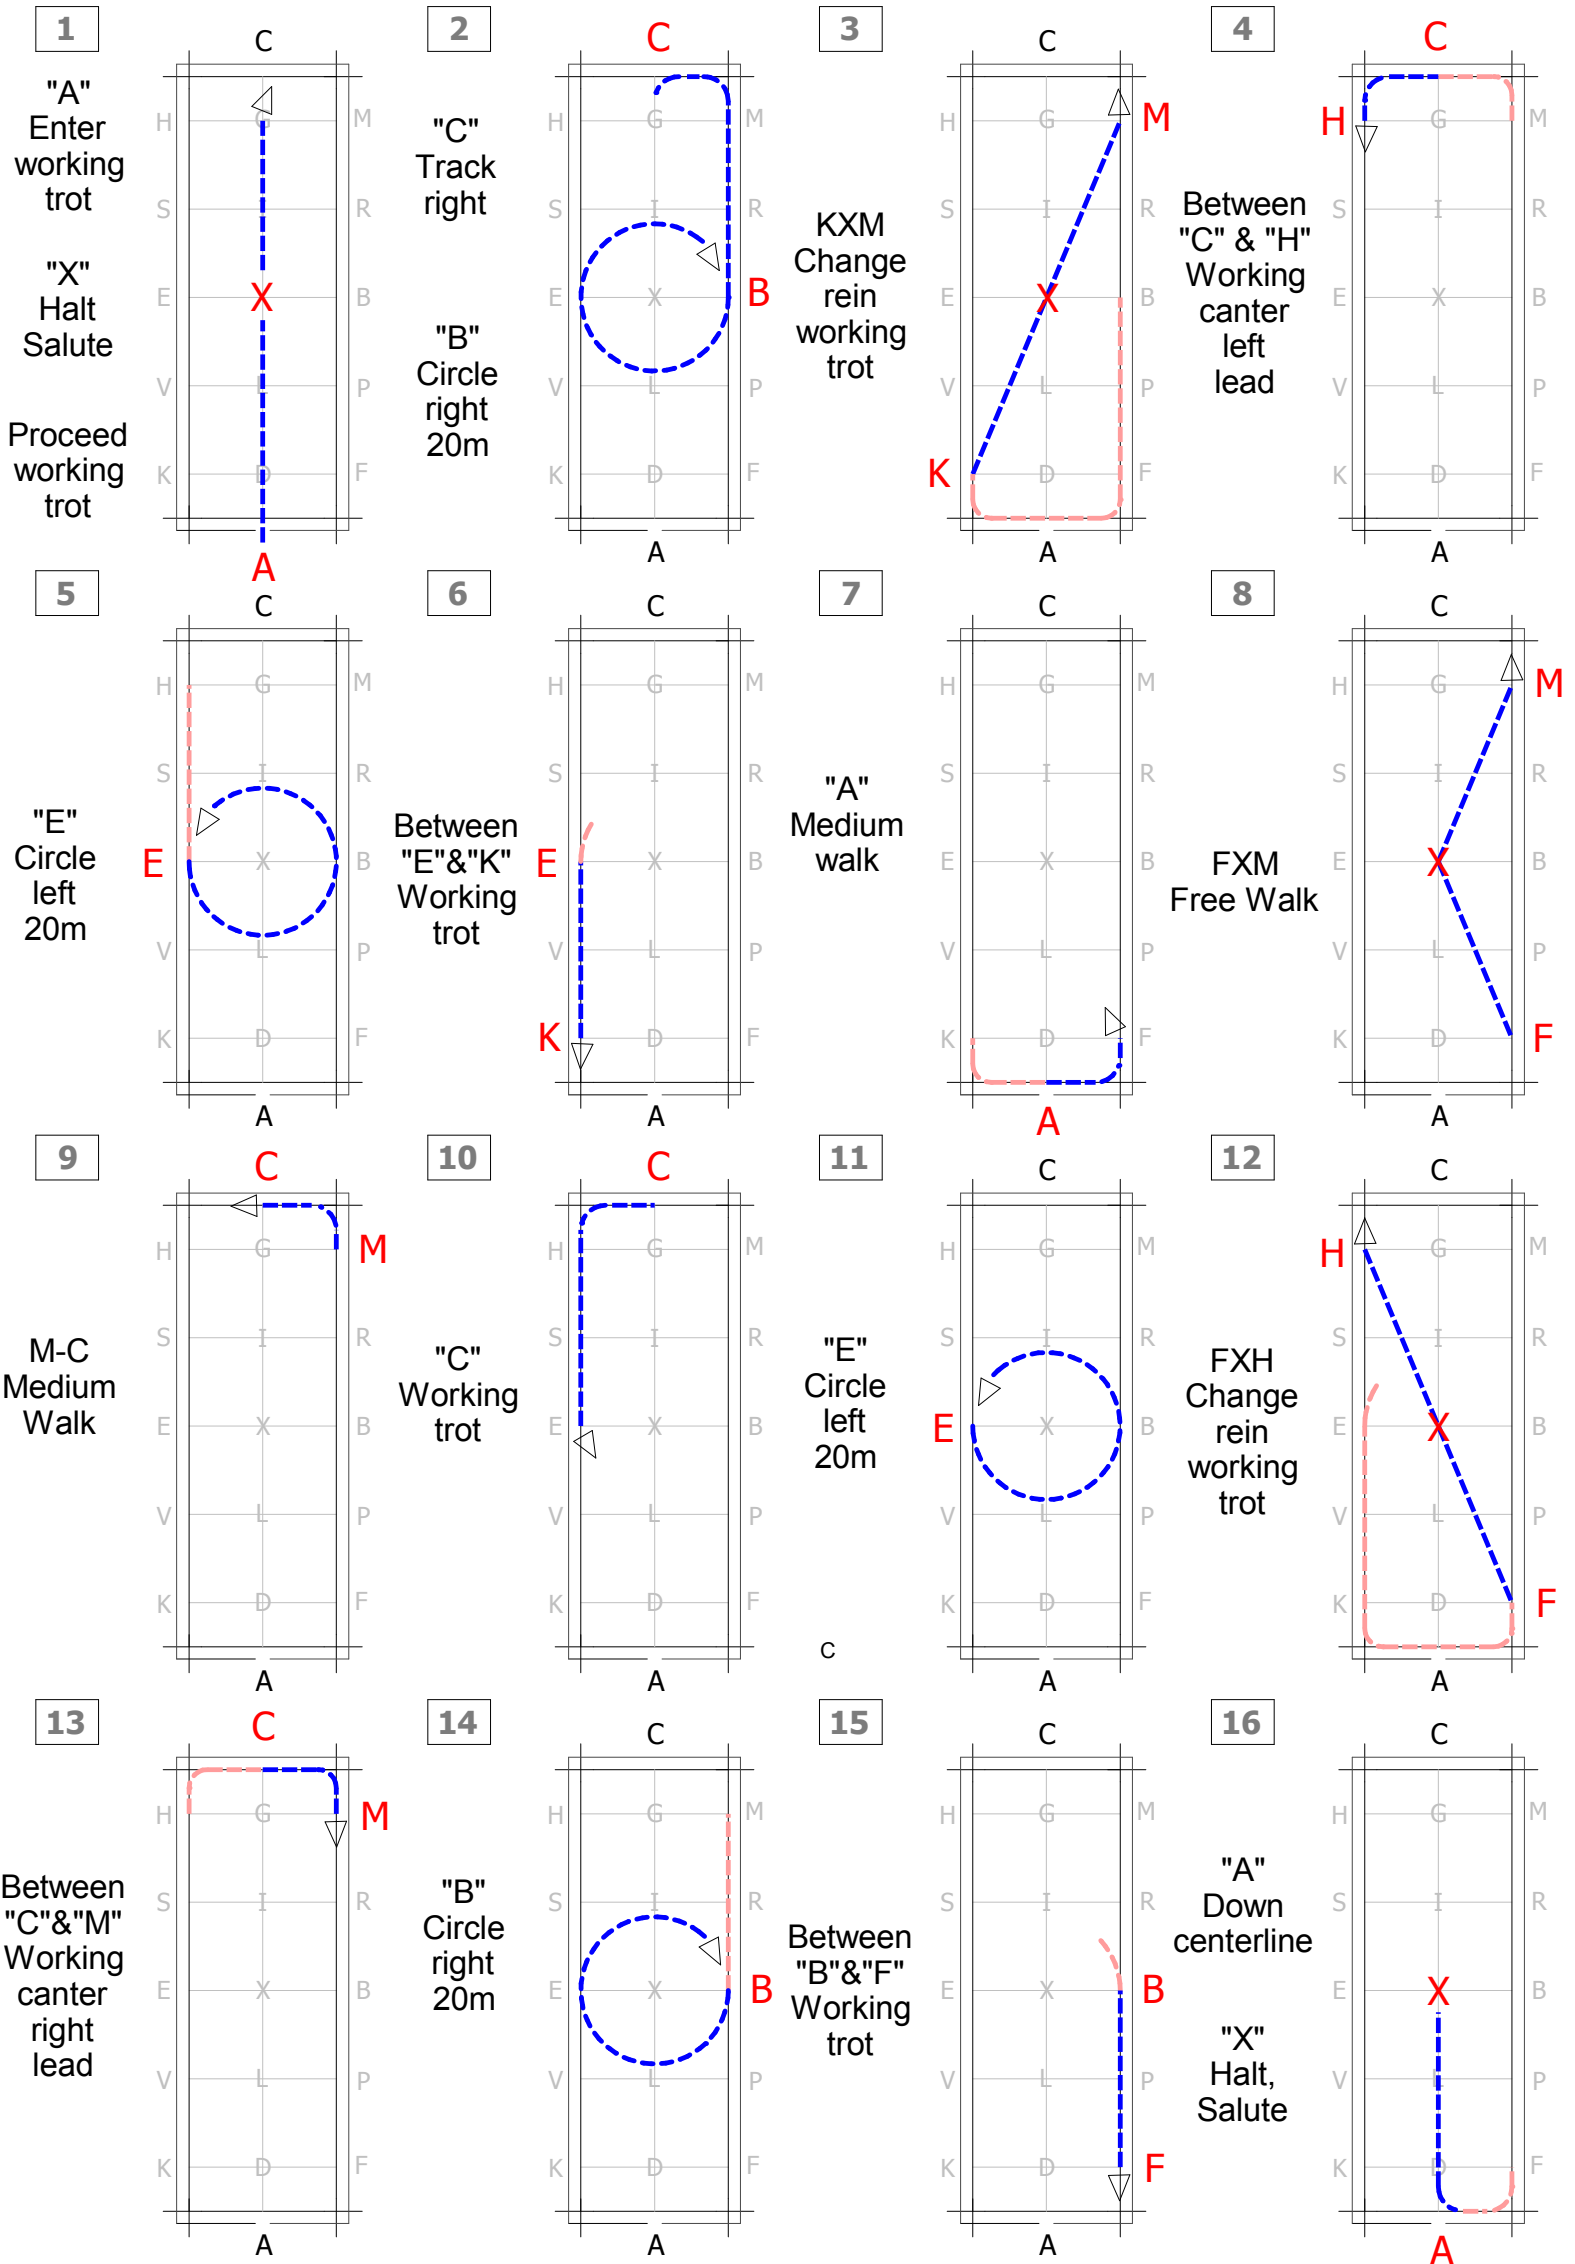

2007 Training Level Test 2

Diagrams courtesy of The Dressage Directory. web@dressagedirectory.com
 Diagrams are an indication only and should always be used in conjunction with the Official Test Sheets which take precedence.

Leave arena at A in walk on a long rein